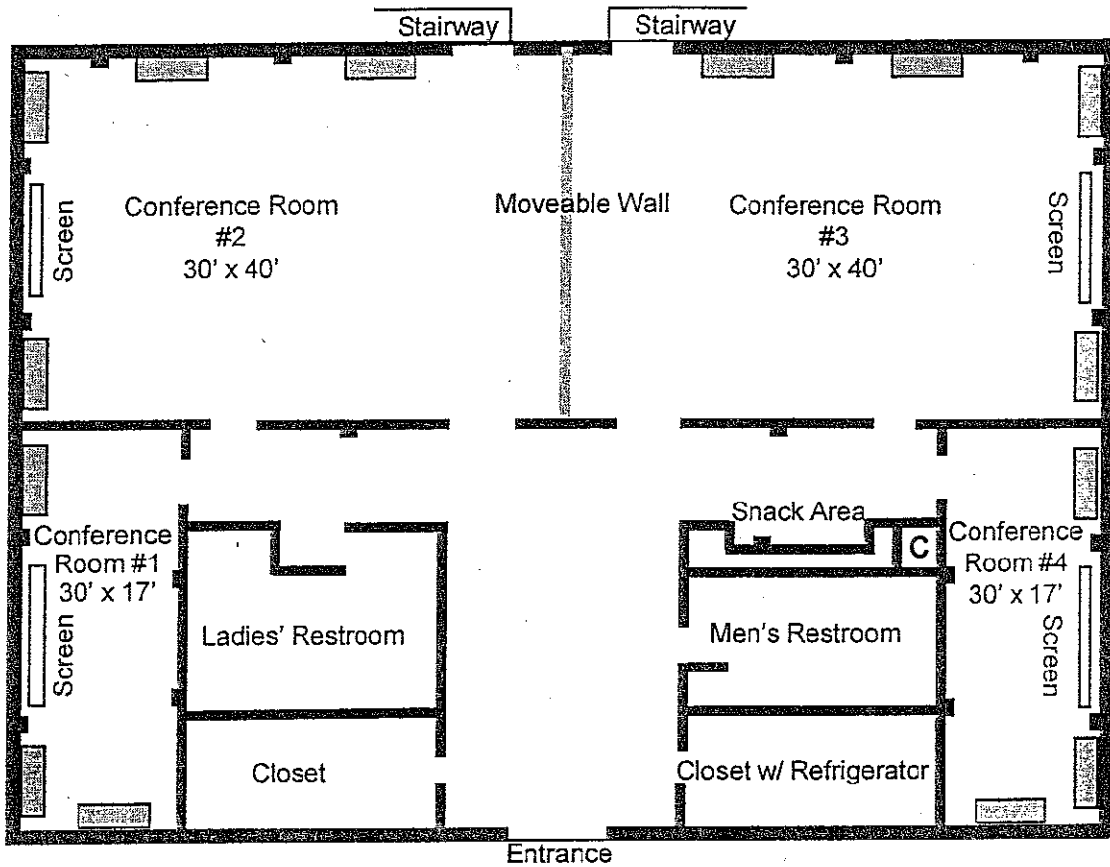

# Deer Ridge Conference Building

-  - Dry Erase & Tack Board
-  - Window
-  - Electrical Outlet
-  - Closet

Standard Equipment kept in Conference Rooms:

- 1 Podium
- Rooms 1 and 4
- 2 6'x2' Tables
- 30 Chairs per room
- Rooms 2 and 3
- 4 6'x2' Tables
- 85 Chairs per room