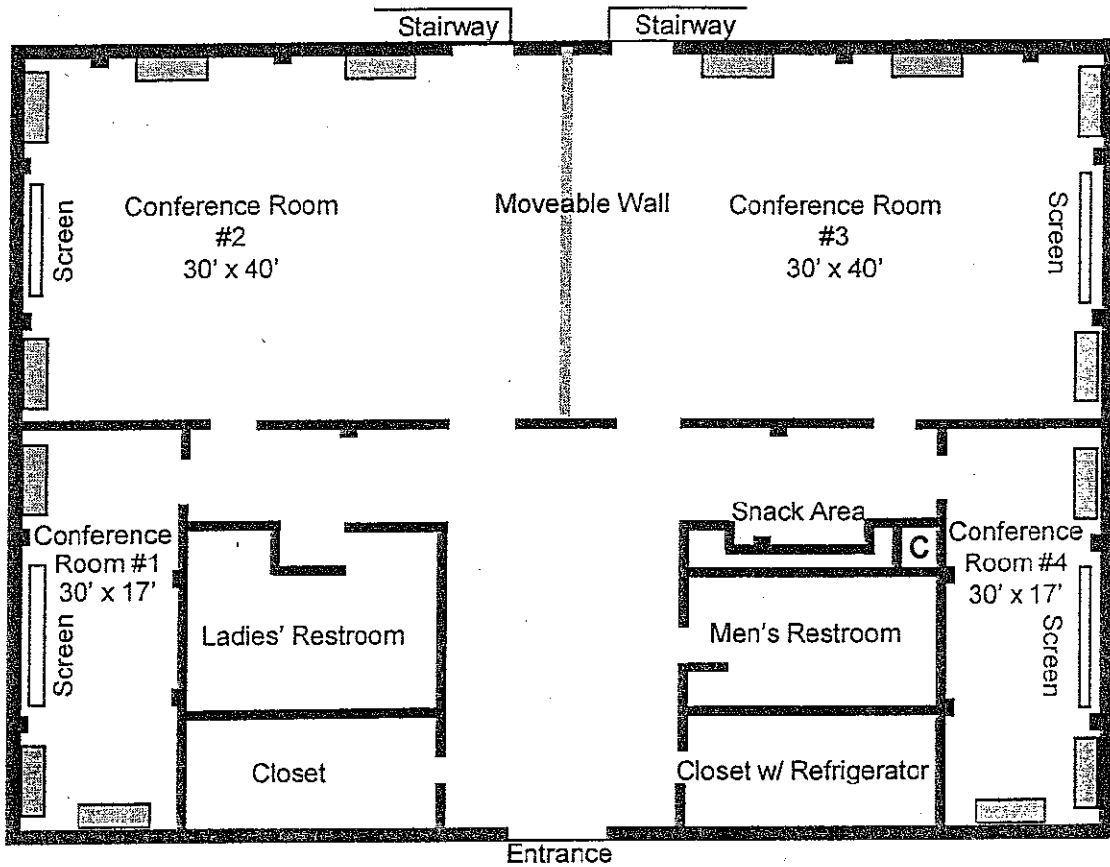

Deer Ridge Conference Building

-  - Dry Erase & Tack Board
-  - Window
-  - Electrical Outlet
-  - Closet

Standard Equipment kept in Conference Rooms:

- 1 Podium
- Rooms 1 and 4
- 2 6'x2' Tables
- 30 Chairs per room
- Rooms 2 and 3
- 4 6'x2' Tables
- 85 Chairs per room